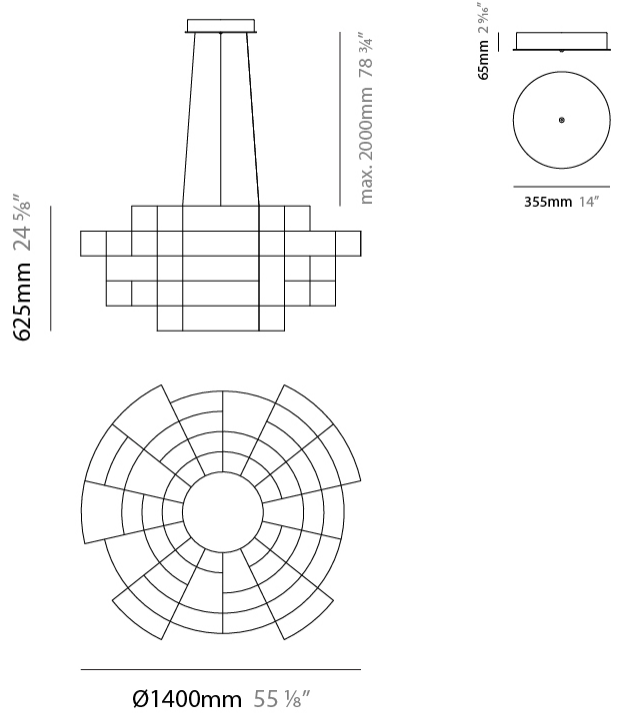

SPECTRE SUSPENSION

D101654-

base number   LED Dimming   Color Temperature   Finish Options

1. To build a product code in our configurator select the specify button on the base model # product page
2. To build a manual product code on this datasheet choose from the options listed below in blue font and add the suffix to the base model #

GENERAL

Series: Spectre
Brand: Quasar
Division: Design
Mounting Type: Suspension
Mounting Location: Ceiling
Subcategory: Ambient

PHYSICAL

Shape: Abstract
Diameter (mm): 1400
Diameter (in): 55 1/8
Height (mm): 625
Height (in): 24 5/8
Max. Overall Height (mm): 2625
Max. Overall Height (in): 103 3/8
Light Distribution: Omnidirectional
Weight (kg): 7
Weight (lbs): 15.43
Fixture Finish: [NIC / BRA / BBR](#)
Fixture Material: Metal
Cable Details: 2000mm Cable
Upon Request: Custom Sizes

ELECTRICAL

Lamp Type: LED
Input Wattage (W): 102.6
Dimming: [Non-Dimming / Phase Dimming (120vac Only)](#)
Driver Included: Yes
Driver Location: Integrated
Driver Type: Constant Voltage - 120/277Vac
Driver Class: Class 2
Input Voltage (V): 120 - 277
Output Voltage (V): 12
Upon Request: (Not included - see components) Integral: 0-10Vdc dimming

LED

Number of LEDs: 171
Color Temperature (°K): [2400 / 2800](#)
Max. Delivered Lumen (lm): 6060 (2800K)
CRI: >90 CRI
Lamp Life (hrs): 50000

OPTICAL

RATINGS AND CERTIFICATIONS

Certified By: Certified for North American Standards
IP rating: IP20