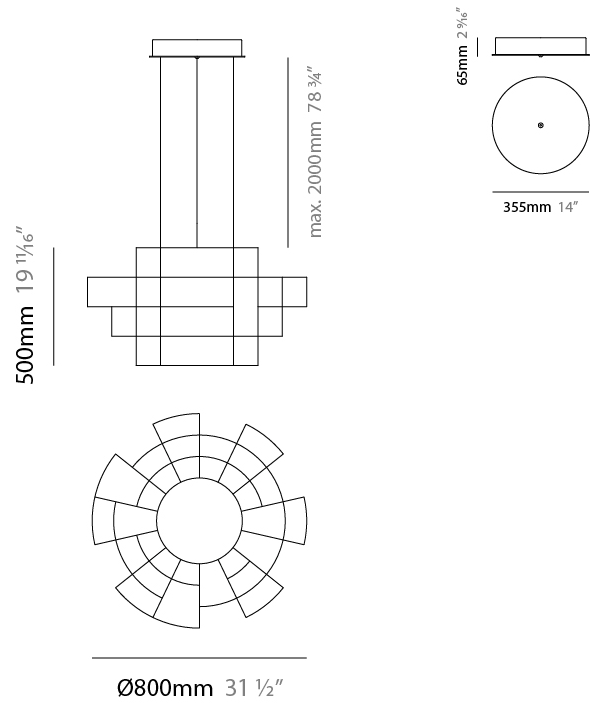

GENERAL

Series: Spectre
 Brand: Quasar
 Division: Design
 Mounting Type: Suspension
 Mounting Location: Ceiling
 Subcategory: Ambient

PHYSICAL

Shape: Abstract
 Diameter (mm): 1400
 Diameter (in): 55 1/8
 Height (mm): 625
 Height (in): 24 5/8
 Max. Overall Height (mm): 2625
 Max. Overall Height (in): 103 3/8
 Light Distribution: Omnidirectional
 Weight (kg): 7
 Weight (lbs): 15.43
 Fixture Finish: [NIC / BRA / BBR](#)
 Fixture Material: Metal
 Cable Details: 2000mm Cable
 Upon Request: Custom Sizes

GENERAL

Series: Spectre
 Brand: Quasar
 Division: Design
 Mounting Type: Suspension
 Mounting Location: Ceiling
 Subcategory: Ambient

PHYSICAL

Shape: Abstract
 Diameter (mm): 800
 Diameter (in): 31 1/2"
 Height (mm): 500
 Height (in): 19 11/16"
 Max. Overall Height (mm): 2500
 Max. Overall Height (in): 98 7/16"
 Light Distribution: Omnidirectional
 Weight (kg): 3.5
 Weight (lbs): 7.72
 Fixture Finish: [NIC / BRA / BBR](#)
 Fixture Material: Metal
 Upon Request: Custom Sizes

PROJECT	
TYPE	
SPECIFIER	
QUANTITY	
DATE	

D101694-

PROJECT	_____
TYPE	_____
SPECIFIER	_____
QUANTITY	_____
DATE	_____

D

SPECTRE COLOR FINISH CHART

PROJECT	_____
TYPE	_____
SPECIFIER	_____
QUANTITY	_____
DATE	_____